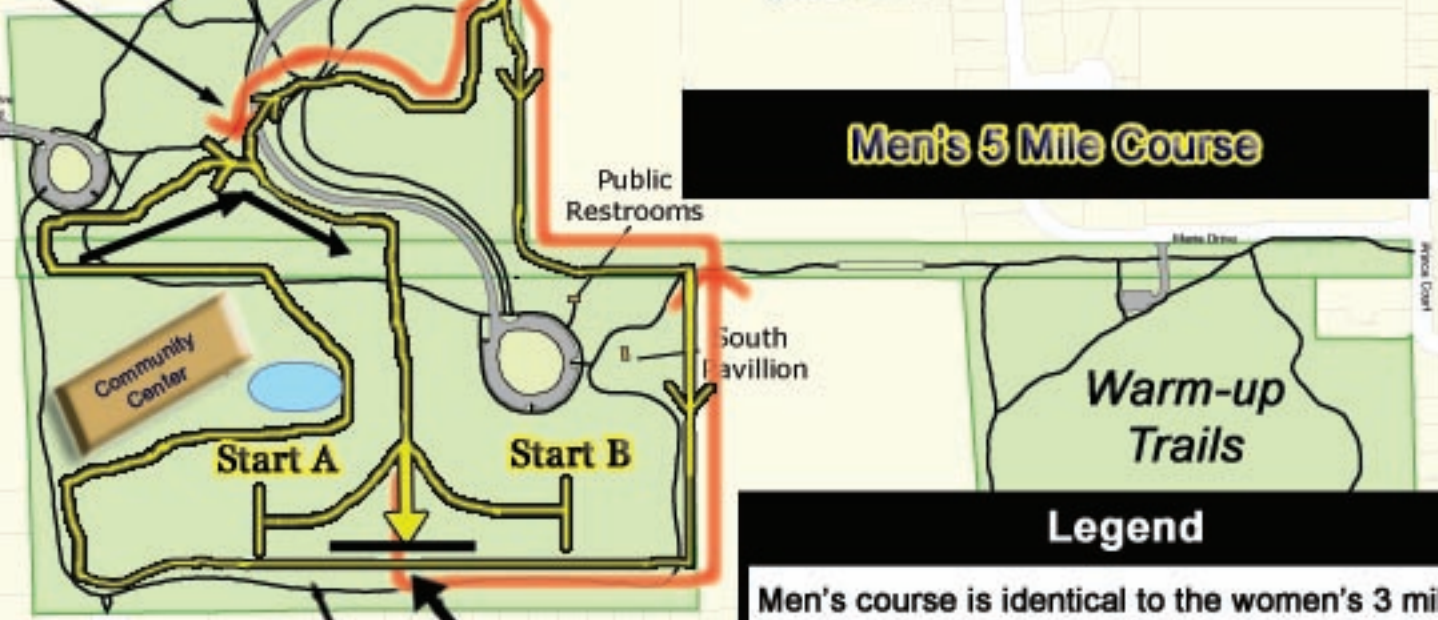

# Golden Knights

The College of Saint Rose

XC Joust Course Map

- The Pond
- Public Restrooms
- The Barn
- The Maze
- Playground
- West Pavillion

- Meeting House
- East Pavillion

Men stay left for the finish.

## Men's 5 Mile Course

**Legend**  
Men's course is identical to the women's 3 mile with the final two miles following the red line.